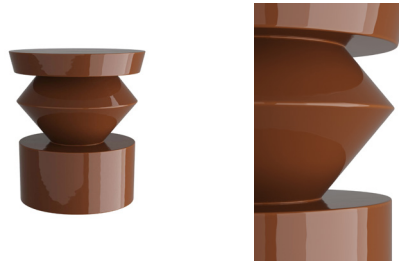

## UMA ACCENT TABLE

5778  
H: 18 IN, Dia: 16.00 IN  
Paprika  
Contract Suitable As Is

A blend of contemporary and modern design can be found in our Uma accent table. The dynamic accent table imparts a spinning-top effect, with a flattened disc shape that hovers between the table's smooth top and its thick drum base. A rich paprika lacquer finish delivers a sleek shine and a fresh dose of color.

### APPEARANCE

Material	Lacquer
Finish	Paprika
Top Coat/Sealant	false