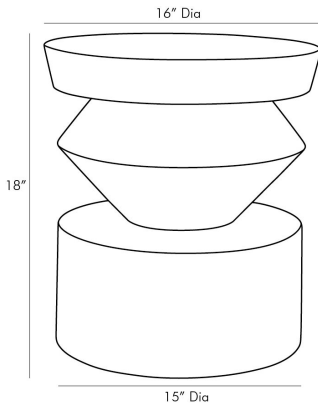

## UMA ACCENT TABLE

5778  
H: 18 IN, Dia: 16.00 IN  
Paprika  
Contract Suitable As Is

A blend of contemporary and modern design can be found in our Uma accent table. The dynamic accent table imparts a spinning-top effect, with a flattened disc shape that hovers between the table's smooth top and its thick drum base. A rich paprika lacquer finish delivers a sleek shine and a fresh dose of color.

### DIMENSIONS

Foot Print	Dia: 15.00 IN
------------	---------------

### SHIPPING

Product Weight	31 LBS
Gross Weight 1	33 LBS
Shipping Box 1	H: 21 IN, L: 18.7 IN, W: 18.7 IN